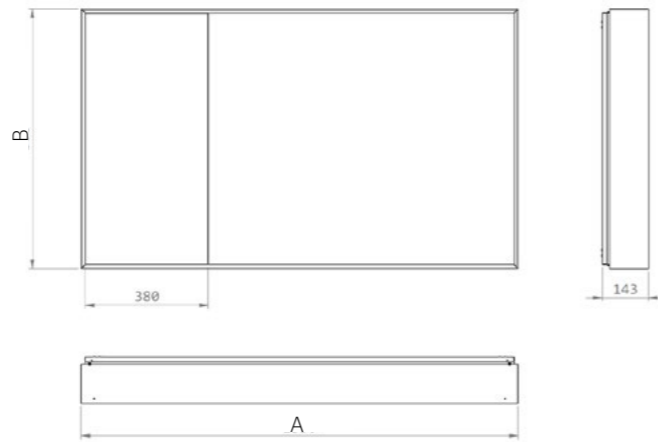

Mains	190-230 V AC
Finish	Anthracite - Copper - Brass
Protection	IP44
Insulation class	2
Certifications	CE