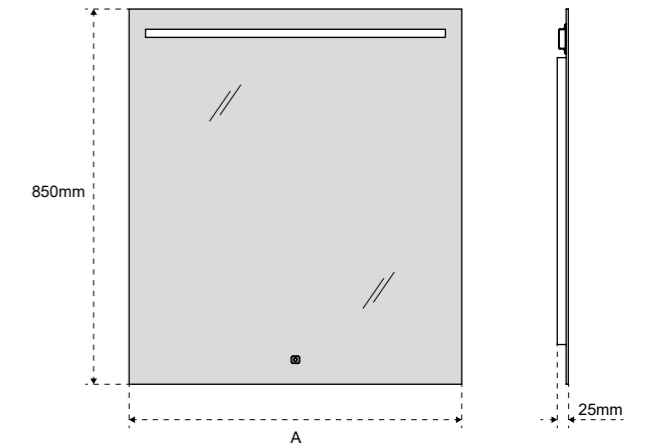

KRISTAL DUO

600 x 850 mm	Emotion	19,2 W
800 x 850 mm	Emotion	19,2 W
900 x 850 mm	Emotion	19,2 W
1000 x 850 mm	Emotion	19,2 W
1200 x 850 mm	Emotion	19,2 W

ACCESSORI

Touch

ACCESSORI

Touch

Mains	190-230 V AC
Protection	IP44
Insulation class	2
Certifications	CE

Iris 300 mm

Lilium 500 mm

IRIS \ LILIUM

Mirror lamp

Lilium is a mirror lamp in chrome-plated metal, with a diffused optic that guarantees excellent visual comfort. The integrated driver simplifies the installation considerably; the IP44 index guarantees the protection of the lamp from humidity and water splashes. The LED source has a Natural colour temperature (4000K) to guarantee the best light output.