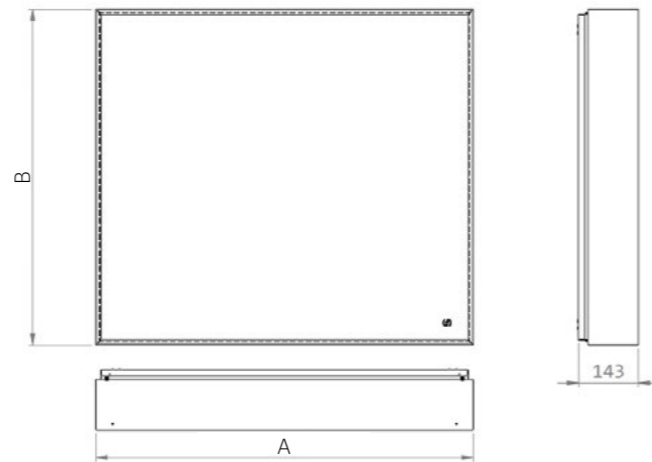

ACCESSORI

- Touch
- Anti fog
- Music

Wall Washer

Kursaal 1

Max: 1800 x 1000 mm

Mains	190-230 V AC
Finish	Anthracite - Copper - Brass
Protection	IP44
Insulation class	2
Certifications	CE

Emotion LED
2700K-6000K