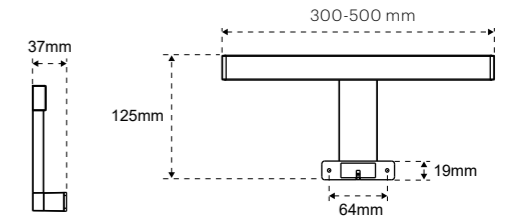

iris \ lilium

IRIS 230 V AC

	17900450902	5,5 W	300 mm	4000K

LILIUM 230 V AC

	17900460902	7 W	500 mm	4000K

IRIS EDC 12 V DC

	17900450901ZD	4 W	300 mm	4000K

LILIUM EDC 12 V DC

	17900460901ZD	7 W	500 mm	4000K

ACCESSORIES AND CONTROL

- **EMOTION JUMPER**
  The included cable allows for colour temperature variation from 'warm' to 'natural' white (3000-4000K).
- **SMART SYSTEM**
  For the choice of control system go to page 268
- **MEC DRIVER**
  For the selection of the power supply system go to page 262