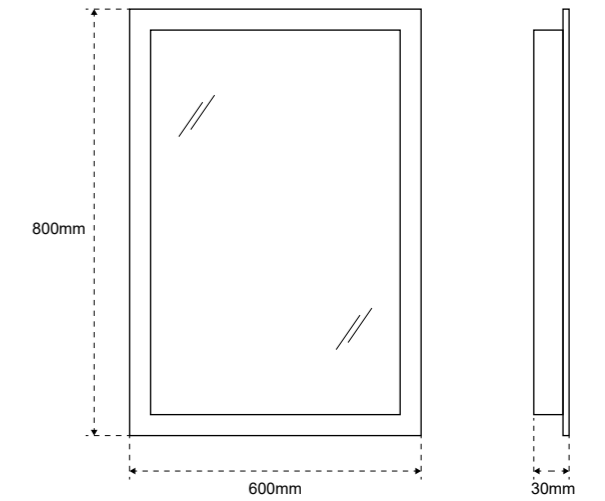

Emotion LED
2700K-6000K

Touch
On/Off
Colour change

Anti fog

VISTA

29900020000ZE 45 W

ACCESSORI

Touch
Anti fog