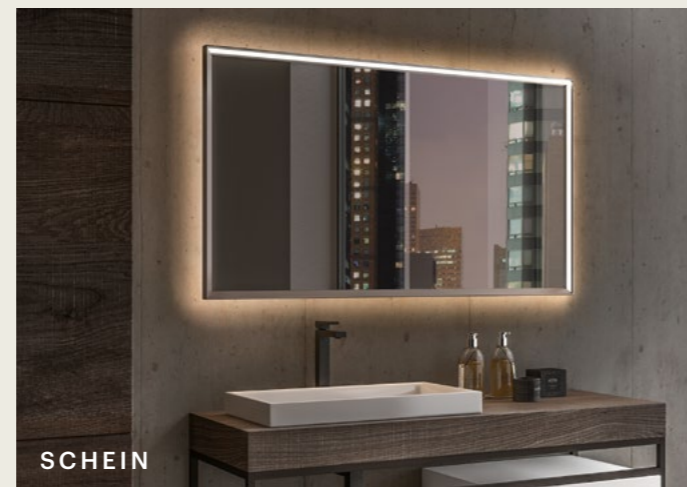

Mirror Light

2023 COLLECTION

A PERFECT
SYNTHESIS
OF STYLE AND
FUNCTIONALITY

L&S Lighting
Intelligence

FOCUS ON

Mirror light.

A PERFECT SYNTHESIS
OF STYLE AND
FUNCTIONALITY

With L&S, the mirror becomes the protagonist of the furniture. The line is distinguished by the elegance of the shapes proposed and by the wide range of customisation possibilities, which enable it to be inserted into the most diverse environments.