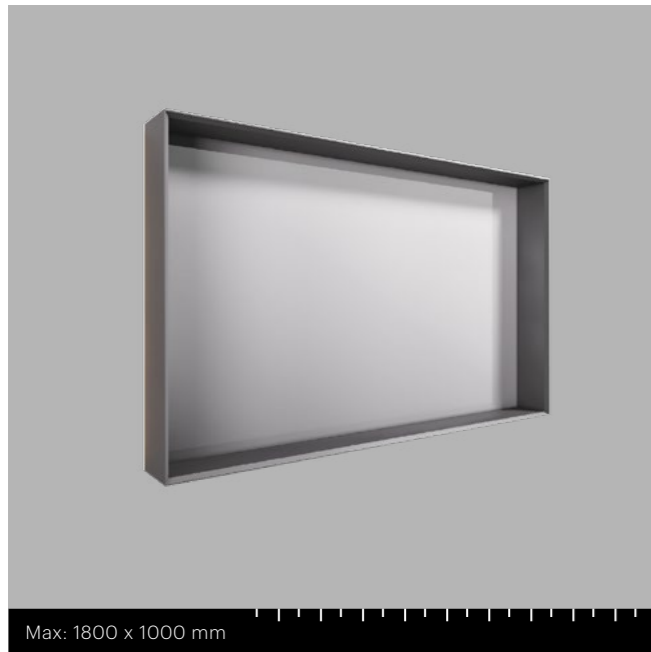

Kursaal 1

Max: 1800 x 1000 mm

Mains	190-230 V AC
Finish	Anthracite - Copper - Brass
Protection	IP44
Insulation class	2
Certifications	CE