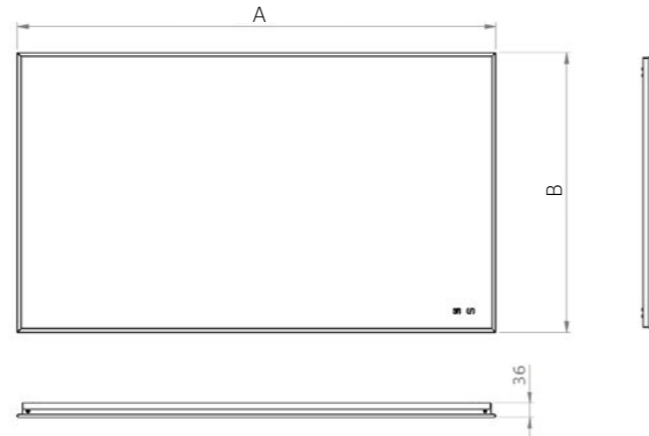

Shapes

Customisable both square and round

Colour and finish

Brass, copper-plated bronze, anthracite

Koral 1

Max: 1800 x 1000 mm

Mains	190-230 V AC
Finish	Anthracite - Copper - Brass
Protection	IP44
Insulation class	2
Certifications	CE