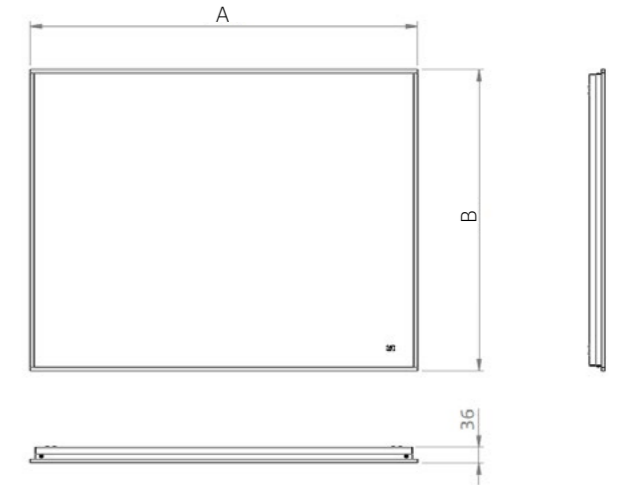

Emotion LED
2700K-6000K

Touch
On/Off
Colour change

Anti fog

Music

KORAL 1

600 x 800 mm	-
900 x 800 mm	-
1200 x 800 mm	-
1500 x 800 mm	-
1800 x 800 mm	-

ACCESSORI

- Anti fog
- Music

KORAL 1 WALLWASHER

600 x 800 mm	Emotion	31,2 W
900 x 800 mm	Emotion	38,4 W
1200 x 800 mm	Emotion	45,6 W
1500 x 800 mm	Emotion	52,8 W
1800 x 800 mm	Emotion	60 W

ACCESSORI

- Touch
- Anti fog
- Music